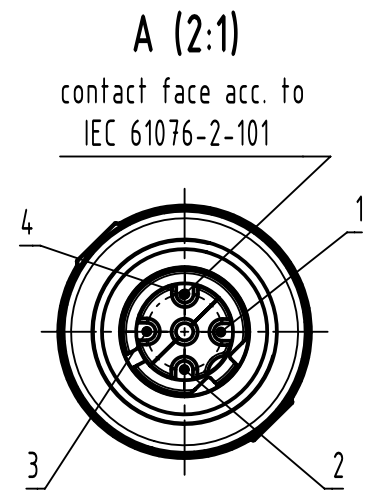

pin	colour
1	white/yellow
2	yellow/white
3	blue/orange
4	orange/blue

complete length when assembled app. 42

order contacts separately

5,7-8,8mm	AWG 22-18		09 67 000 3476	
	AWG 24-20		09 67 000 8476	
	AWG 26-22		09 67 000 5476	
cable Ø		wire gauge		contact part number
All Dimensions in mm Original Size DIN A4	Scale	Free size tol.		Ref.
	1:1			Sub.
All rights reserved Department EL PD	Created by	Inspected by	Standardisation	Date
	SERBANA	FARCASIU	ROEBEN	2024-04-11
HARTING D-32339 Espelkamp	Title			State
	M12 crimp SD D-cod 4-pol female			Final Release
Type			Number	Doc-Key / ECM-Nr.
TB			21038812405	100579700/UGD/000/M 500000266230
			Rev.	Page
			M	1/1