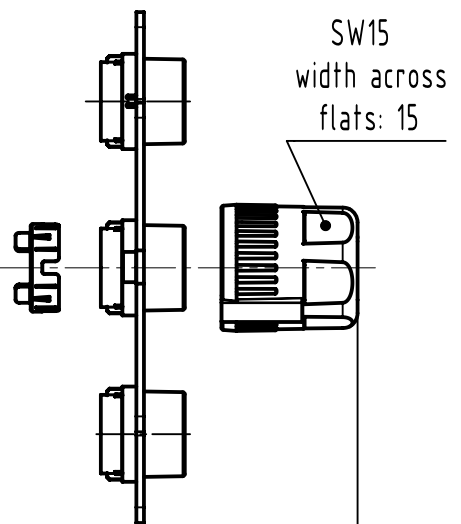

pin	colour
1	white/yellow
2	yellow/white
3	blue/orange
4	orange/blue

complete length when assembled app. 42

order contacts separately

5,7-8,8mm	AWG 22-18		09 67 000 3476	
	AWG 24-20		09 67 000 8476	
	AWG 26-22		09 67 000 5476	
cable Ø		wire gauge		contact part number
All Dimensions in mm Original Size DIN A4	Scale	Free size tol.		Ref.
	1:1			Sub.
All rights reserved Department EL PD	Created by	Inspected by	Standardisation	Date
	SERBANA	FARCASIU	ROEBEN	2024-04-11
HARTING D-32339 Espelkamp	Title			State
	M12 crimp SD D-cod 4-pol female			Final Release
Type			Number	Doc-Key / ECM-Nr.
TB			21038812405	100579700/UGD/000/M 500000266230
			Rev.	Page
			M	1/1