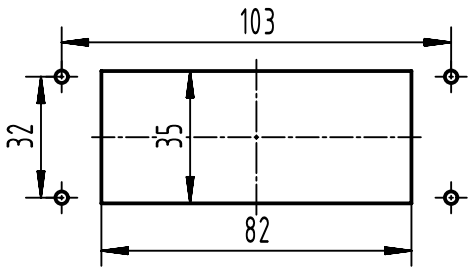

(1:2) panel cut out

	All rights reserved Department EL PD	All Dimensions in mm Original Size DIN A4		Scale 1:1	Free size tol.	Ref. Sub.
		HARTING D-32339 Espelkamp	Created by HELLMANN	Inspected by GERB	Standardisation 302077	Date 2020-12-07
Title Han 16B-HBM single lever metal cover					Doc-Key / ECM-Nr. 100195683/UGD/004/C 500000180025	
Type TB			Number 09 30 016 0318		Rev. C	Page 1/1